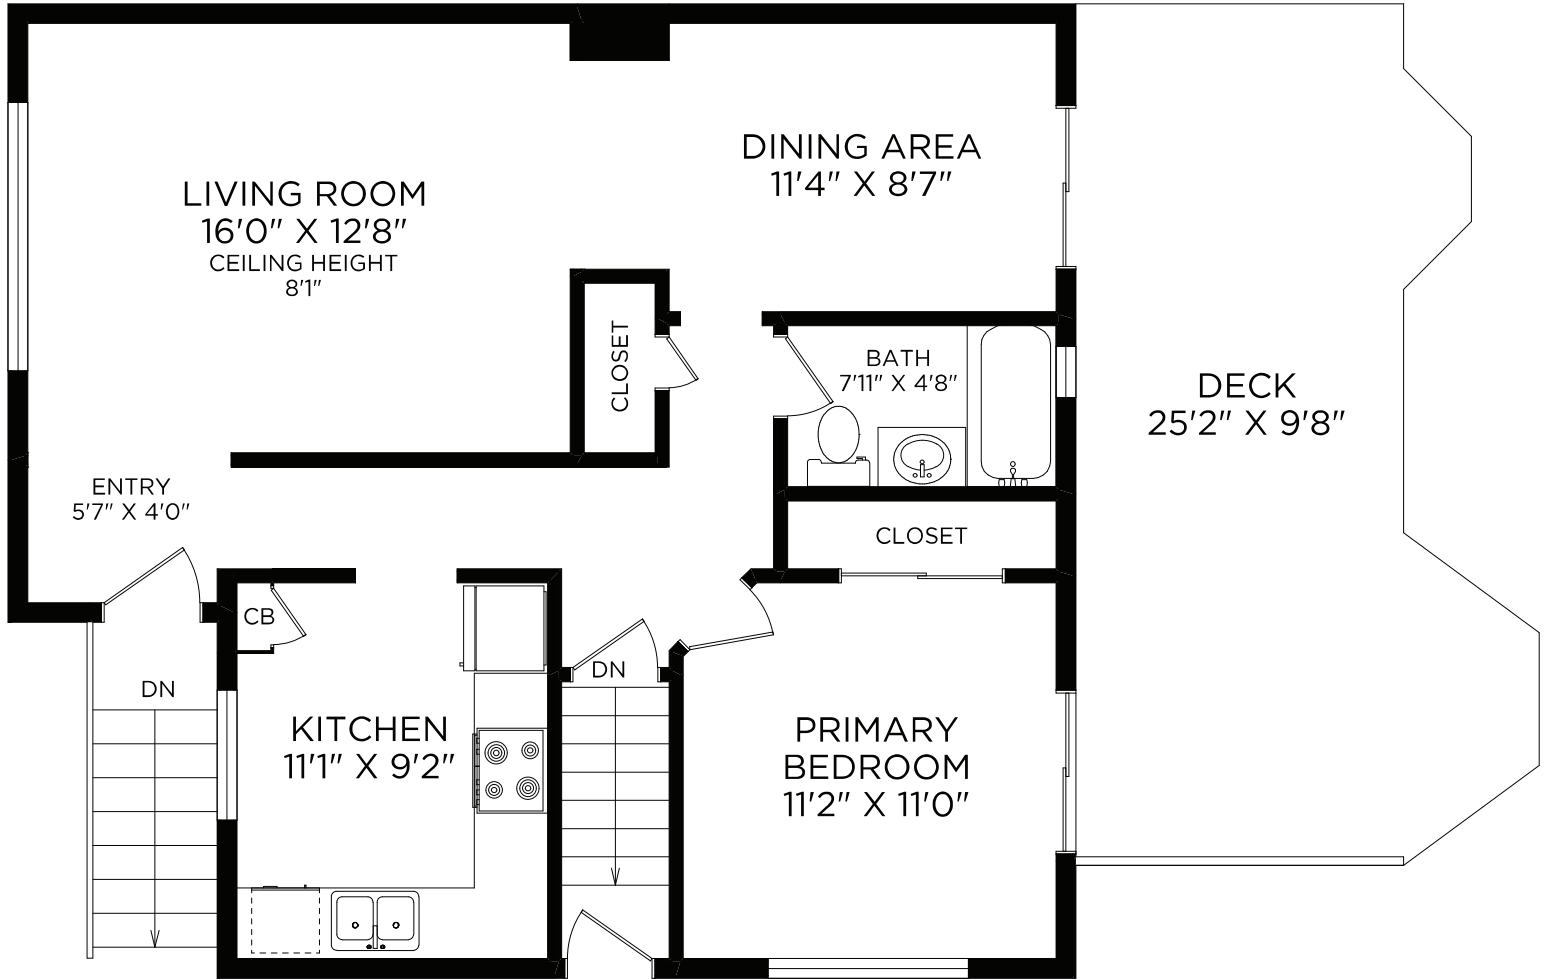

914 SIOUX PLACE

Document prepared for the exclusive use of:

Shaunna Jones*

*Personal Real Estate Corporation

MAIN FLOOR

Floor	Finished	Unfinished	Total	Other Areas	
Main	841	0	841	Garage	254
Lower	582	45	627	Deck	282
Total	1423	45	1468		

REALFOTO

250 388 6988
orders@realfoto.ca

Measured 04/02 / 2024 by A.A.

914 SIOUX PLACE

Document prepared for the exclusive use of:

Shaunna Jones*

*Personal Real Estate Corporation

LOWER FLOOR