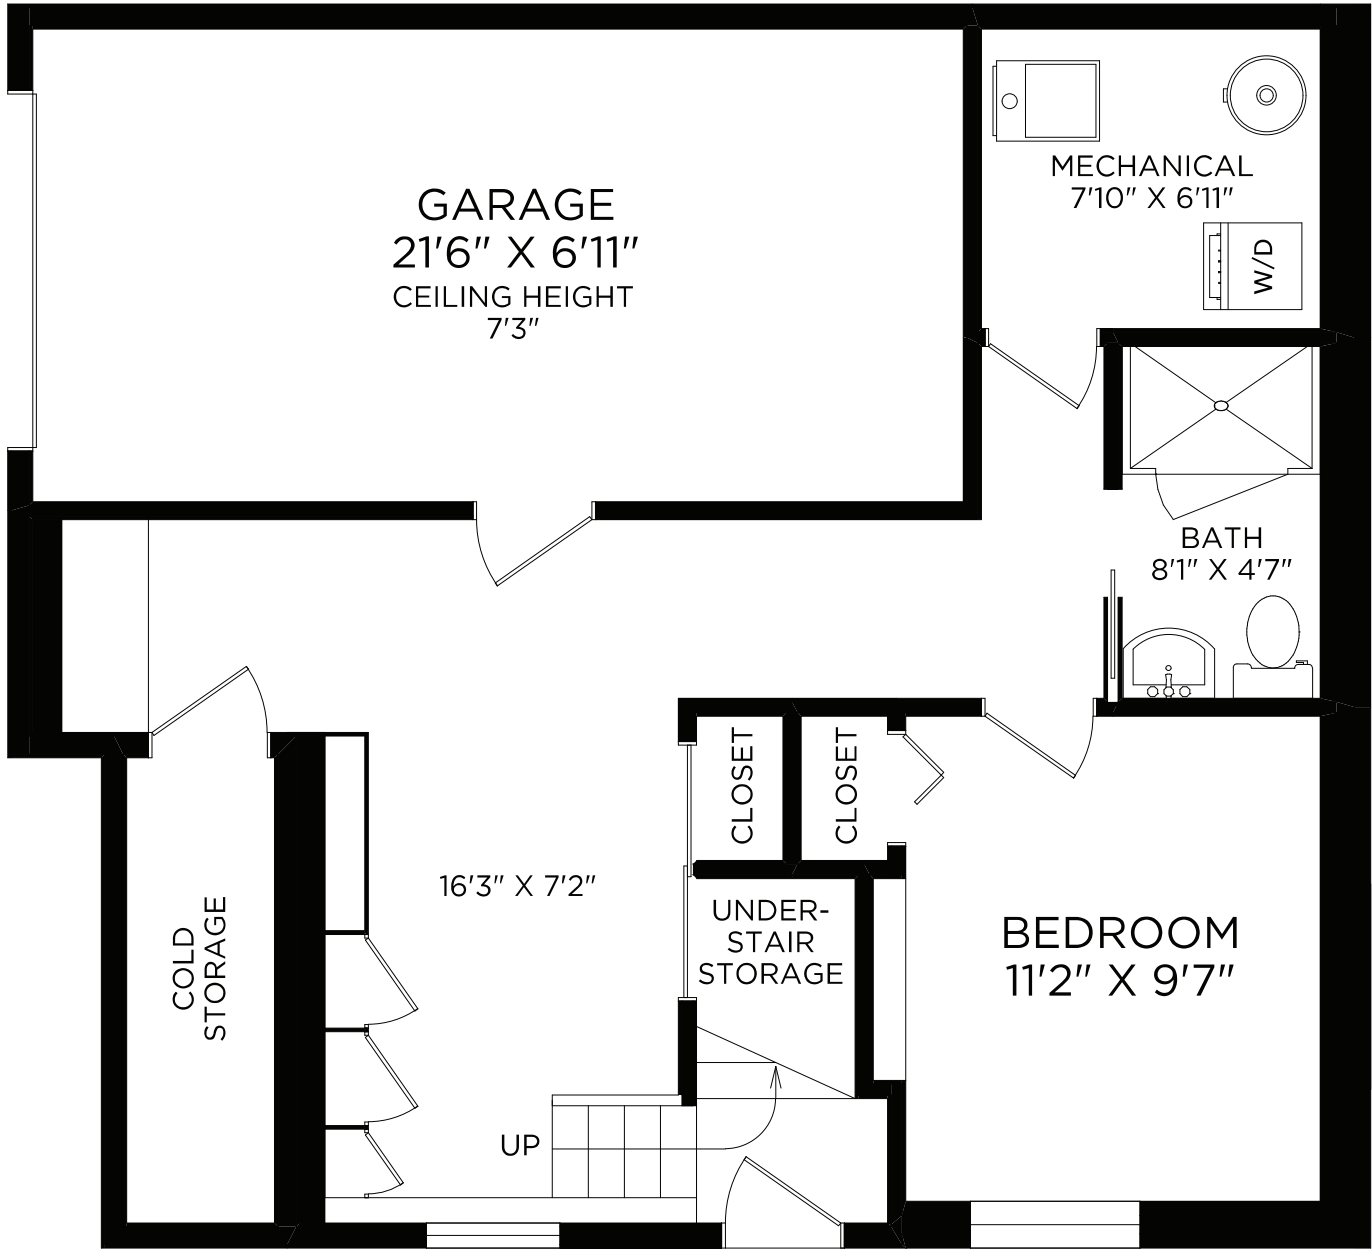

914 SIOUX PLACE

Document prepared for the exclusive use of:

Shaunna Jones*

*Personal Real Estate Corporation

MAIN FLOOR

Floor	Finished	Unfinished	Total	Other Areas	
Main	841	0	841	Garage	254
Lower	582	45	627	Deck	282
Total	1423	45	1468		

REALFOTO

250 388 6988
orders@realfoto.ca

Measured 04/02 / 2024 by A.A.

914 SIOUX PLACE

Document prepared for the exclusive use of:

Shaunna Jones*

*Personal Real Estate Corporation

LOWER FLOOR

Floor	Finished	Unfinished	Total	Other Areas	
Main	841	0	841	Garage	254
Lower	582	45	627	Deck	282
Total	1423	45	1468		

REALFOTO

250 388 6988
orders@realfoto.ca

Measured 04/02 /2024 by A.A.